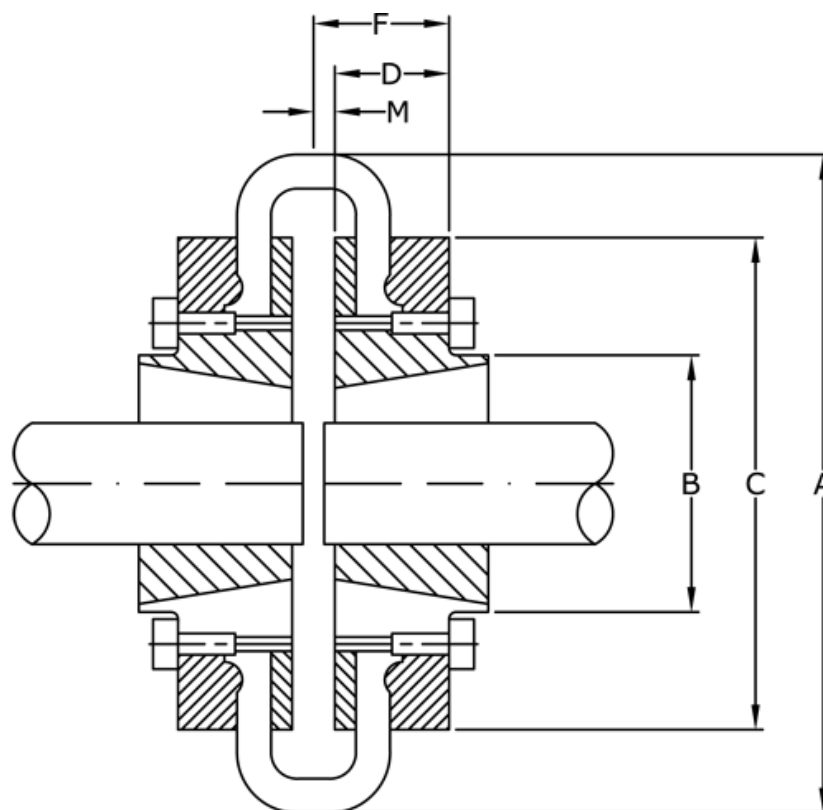

Data Sheet

Article number: 3305080H

Description: Taper flange for tire coupling size 80
for taperbush 2012 ext. mounting

Measures

A	= 211
B	= 98
C	= 165
D	= 33.0
F	= 45.5
For taper bush	= 2012
M	= 12.5
Max. bore mm	= 50

Weight (kg) = 4.8